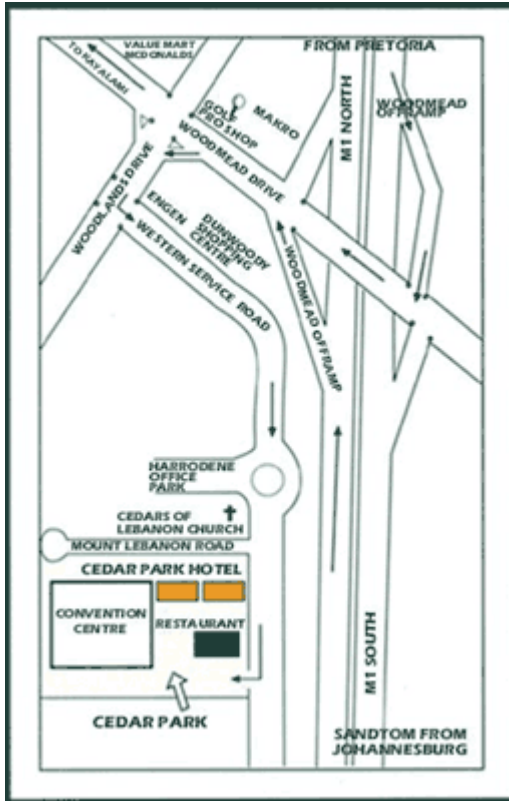

Directions

DIRECTIONS TO CEDAR PARK HOTEL & CONFERENCE CENTRE

From Pretoria

- Take M1 Direction South to Johannesburg
- Take Woodmead off Ramp
- Turn right into R55 towards Kyalami
- Turn left at first set of traffic lights into Woodlands Drive
- Turn Left at first set of traffic lights into Western Service Road
- 1.2 km/s along Western Service Road. The hotel is on the right hand side entering directly off the main road

From Johannesburg

- Take the M1 direction North towards Pretoria.
- Take the Woodmead off-ramp
- Give way left onto the R 55 towards Kyalami.
- Turn left at first set of traffic lights into Woodlands Drive
- Turn Left at first set of traffic lights into Western Service Road

- 1.2 km/s along Western Service Road. The hotel is on the right hand side entering directly off the main road

From Johannesburg International Airport

- Take the R24 direction towards Johannesburg
- At Gilloolys interchange take N3 North Direction towards Pretoria
- Pass Linksfield, London and Marlboro off-ramps
- At Buccleuch Interchange take M1 Direction to Johannesburg
- Take the Woodmead off-ramp
- Turn right at traffic lights into R55 towards Kyalami
- Turn left at first set of traffic lights into Woodlands Drive
- Turn Left at first set of traffic lights into Western Service Road
- 1.2 km/s along Western Service Road. The hotel is on the right hand side entering directly off the main road

From Roodepoort

- Take N1 direction North toward Johannesburg/ Sandton
- Pass William Nicol and Rivonia Road off -ramps
- At Buccleuch interchange take M1 South towards Johannesburg
- Take the Woodmead off-ramp
- Turn Right at the traffic lights into R55 towards Kyalami
- Turn left at first set of traffic lights into Woodlands Drive
- Turn Left at first set of traffic lights into Western Service Road
- 1.2 km/s along Western Service Road. The hotel is on the right hand side entering directly off the main road